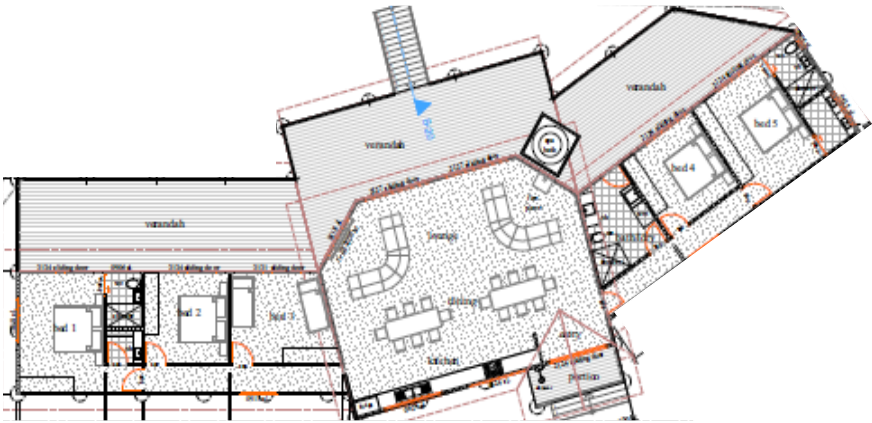

B
E
A
C
H

SLEEPS UP TO 14 GUESTS IN RESORT STYLE LUXURY